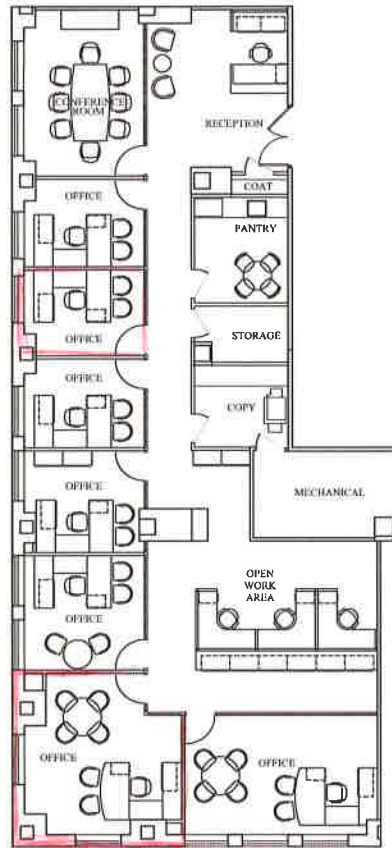

76th FLOOR

| | |
|---------------------------------|-------------------|
| SUITE 7610: | 4,567 RSF |
| CATEGORY | QUANTITY AS SHOWN |
| OFFICE | 7 |
| WORKSTATION INCLUDING RECEPTION | 4 |
| TOTAL | 11 |
| CONFERENCE ROOM | 1 |
| RECEPTION | 1 |
| COPY | 1 |
| PANTRY | 1 |
| STORAGE | 1 |
| COAT CLOSET | 1 |
| MECHANICAL | 1 |